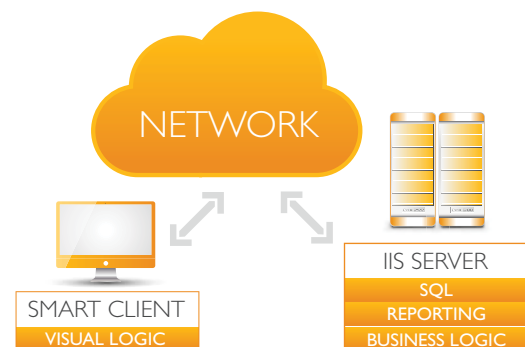

Join the Evolution

PPJ CLOUD WORLD'S ONLY SOLUTION TO RUN MIGRATED

Unify/Gupta Applications on the Cloud Using Web Services!

PPJ Cloud Services are based on the powerful Microsoft Communication Foundation (WCF). Migrated .NET applications can use this innovative technology to access data, generate reports, and execute business logic code on remote servers across the internet or intranet.

DEPLOY YOUR APPLICATIONS ANYWHERE

Using PPJ Cloud™ Services you can package and deploy traditional client server applications remotely to anyone on a Windows machine. You don't have to deploy huge runtimes, database drivers or reporting engines, and don't have to open connections to the database.

Replace Citrix or Remote Desktop and deploy smart client applications anywhere.

The system generates optimized Web Service calls that are transported to the PPJ Cloud™ Server by WCF (standalone or hosted in IIS), and executed in the safe and reliable .NET platform.